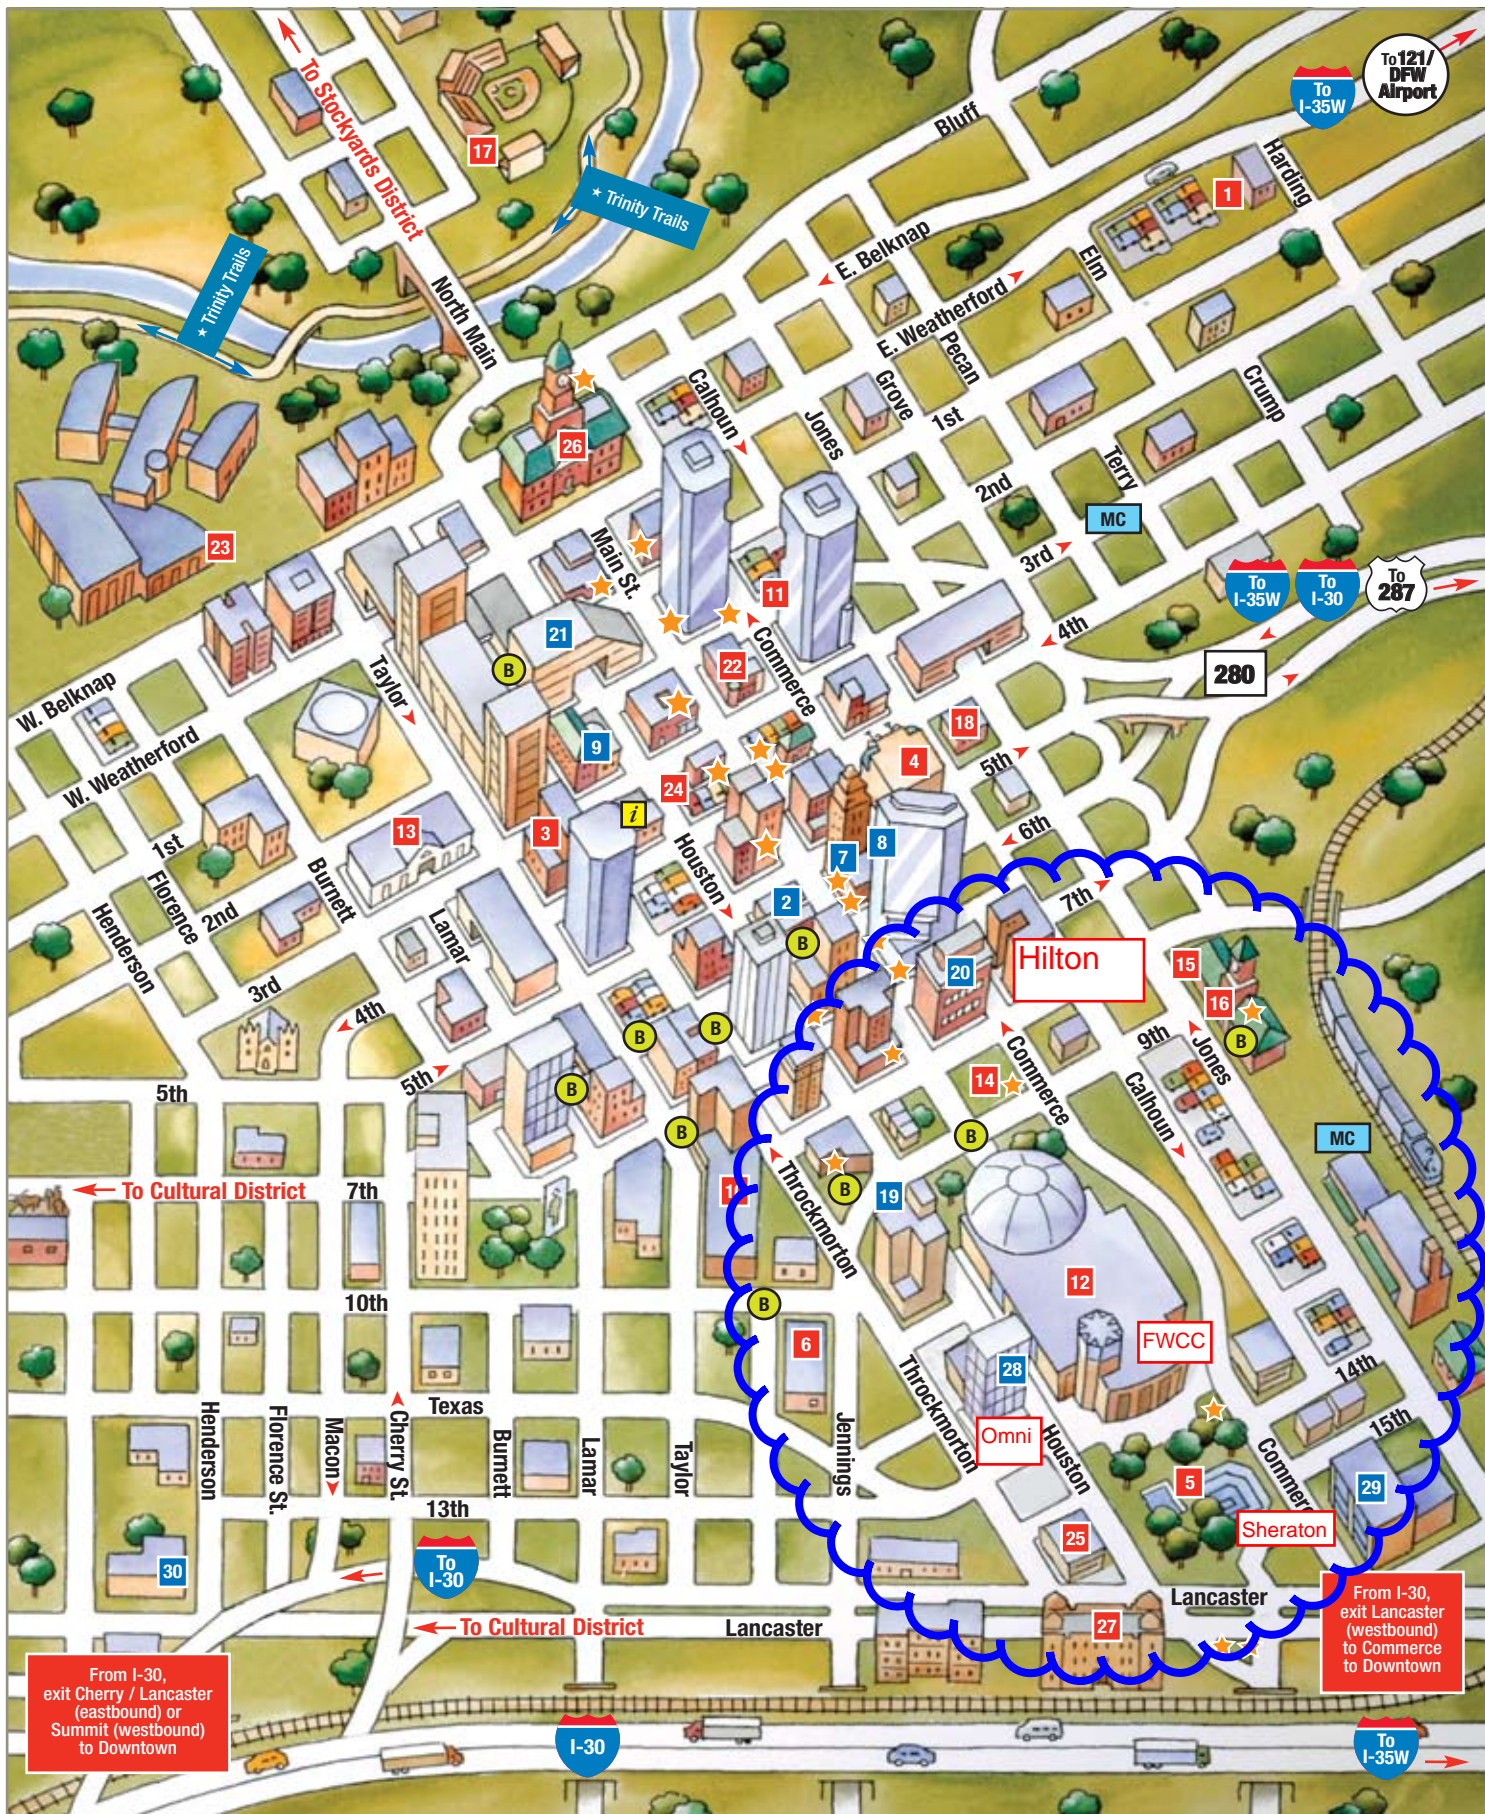

Downtown Walking Map

1 Airporter Park & Ride 1000 E. Weatherford ★ 817.334.0092	9 Etta's Place 200 W. 3rd St. ★ 817.255.5760	17 LaGrave Field - Fort Worth Cats 301 N.E. 6th St. ★ 817.226.2287	25 Tarrant County College 1500 Houston St. ★ 817.515.5100
2 The Ashton Hotel 610 Main St. ★ 817.332.0100	10 Federal Building 10th & Taylor ★ 800.688.9889	18 Maddox-Muse Center 301 E. 5th St. ★ 817.212.4280	26 Tarrant County Courthouse 100 W. Weatherford St. ★ 817.884.1111
3 Chase Bank 420 Throckmorton ★ 817.884.4105	11 Fire Station No. 1 - 150 Years Exhibit 2nd & Commerce ★ 817.255.9300	19 Park Central Hotel 1010 Houston St. ★ 817.336.2011	27 T&P Building 1600 Throckmorton ★ 817.215.8613
4 Bass Performance Hall 4th & Calhoun St. ★ 817.212.4280	12 Fort Worth Convention Center 1201 Houston St. ★ 817.392.MEET(6338)	20 Hilton Fort Worth 815 Main St. ★ 817.870.2100	28 Omni Fort Worth Hotel 1300 Houston St. ★ 817.336.8791 Opening January 2009
5 Water Gardens 1502 Commerce St. ★ 817.392.MEET (6338)	13 Fort Worth Public Library 500 W. 3rd St. ★ 817.871.7701	21 Renaissance Worthington Hotel 200 Main St. ★ 817.870.1000	29 Sheraton Fort Worth Hotel and Spa 1701 Commerce St. ★ 817.335.7000 Opening July 2008
6 City Hall 1000 Throckmorton ★ 817.392.2255	14 General Worth Square 8th & Main St.	22 Sid Richardson Museum 309 Main St. ★ 817.332.6554	30 Holiday Inn Select - Downtown Fort Worth 1111 W. Lancaster ★ 817.338.0215 Opening August 2008
7 Courtyard by Marriott - Blackstone 601 Main St. ★ 817.885.8700	15 Greyhound Bus Terminal 9th & Jones ★ 817.429.3089	23 StoreOne - RadioShack 400 W. Belknap St. ★ 817.415.0001	
8 Embassy Suites Hotel 600 Commerce St. ★ 817.332.6900	16 Intermodal Transportation Center 9th & Jones ★ 817.215.8600	24 Sundance Square 817.255.5700	

WWW.FORTWORTH.COM

i Downtown / Sundance Square
Visitors Information Center
415 Throckmorton
800.433.5747 ★ 817.336.8791

- **B** The "T" Bus Stop
- **MC** Motorcoach Parking
- **★** Heritage Trails
- **■** Attraction
- **■** Hotel